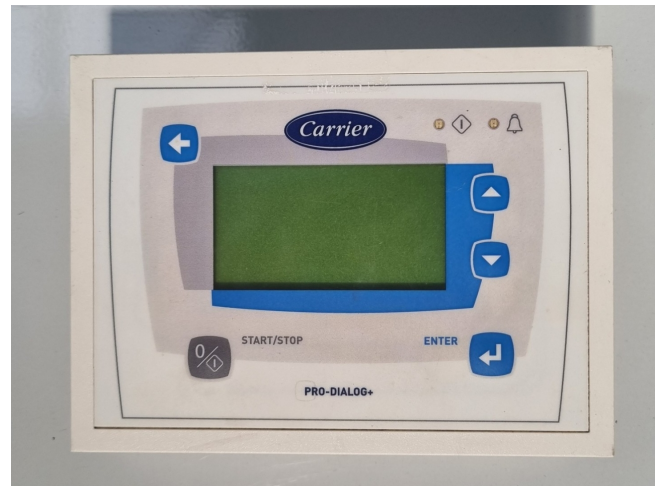

Carrier PRO-DIALOG+ 00PSG001014400A

Specifications

Merke	Carrier
Art	PRO-DIALOG+ 00PSG001014400A
Remarks	170x120x40 mm (LxWxH)
Stock	1

Description

Used Carrier PRO-DIALOG+ 00PSG001014400A

Gebrauchter Carrier PRO-DIALOG+
00PSG001014400A-Controller.